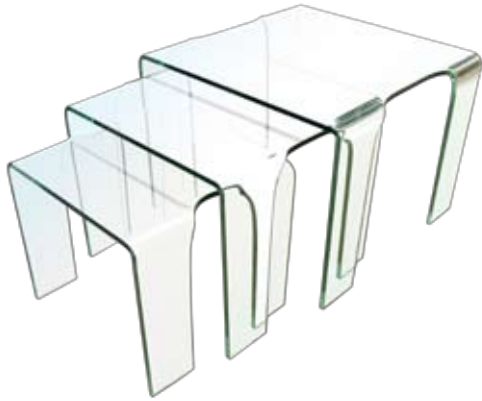

CT075

CT088

Grange Coffee Table
1200 x 600 x 440 · CBM 0.1

Maria Square Nest Of 3 Glass End Tables
420 X 420 X 420, 380 X 380 X 380, 340 X 340 X 340 · CBM 0.13

CT089

Anita Square Nest Of 3 Glass End Tables
600 X 600 X 450, 500 X 500 X 420, 400 X 400 X 390 · CBM 0.25

CT090

Mia Square Glass Coffee Table
900 X 900 X 330 · CBM 0.38

DE001

Leather Desk with Three Drawers
1600 X 800 X 740 · CBM 0.47

DE002

Desk Dark Grey Leather
2100 X 2330 X 750 · CBM 1.05

DE003

Leather Desk
2100 X 900 X 750 · CBM 0.3